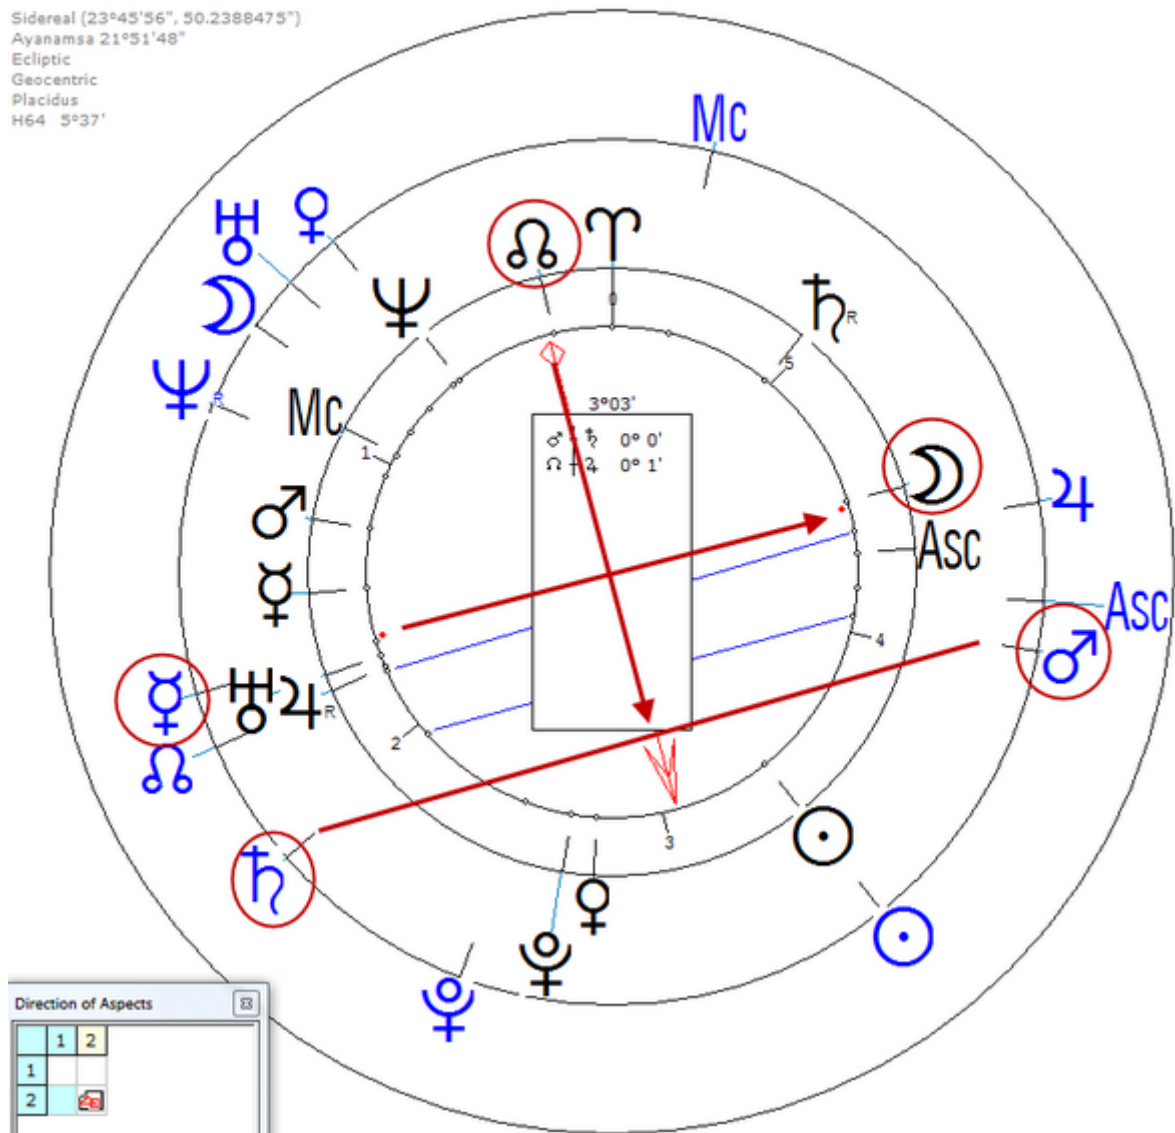

De Morny, Mathilde

26 May 1863 at 11:00 (= 11:00 AM)Paris Arrondissement 7, France,
48n5125, 2e1912

French noblewoman, artist and transgender figure.

<https://www.astro.com/astro-databank/De_Morny,_Mathilde>

Death by Suicide 29 June 1944 at 3:00 PM (Gassed herself, age 81)

Solar Return (Harmonic 64)

Solar σ/h = Solar ♀ = D_n = ♁_n

Solar $\text{♀}/\text{♁}$ = σ_n/h_n

De Morny, Mathilde
26 May 1863 Tue 11:00 (GMT+0:09:20) 48n52 2e20
Paris, France
Sidereal (23°45'56", 50.2388475")
Ayanamsa 21°51'48"
Ecliptic
Geocentric
Placidus
H64 5°37'